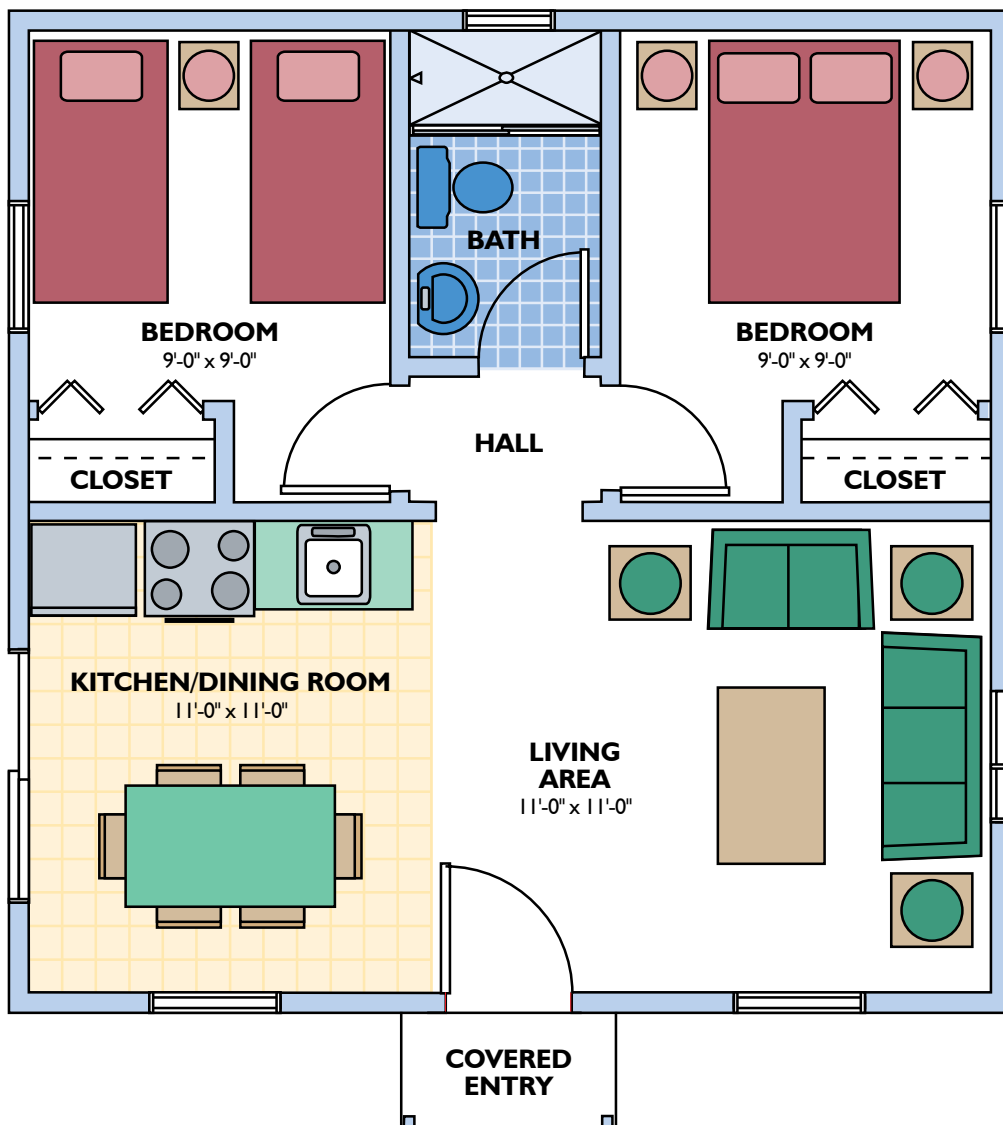

2 Bedroom, 1 Bath

OVERALL DIMENSIONS

24'-0" x 24'-0"

TOTAL LIVING AREA

576 sq.ft.

This modest home is perfect as a vacation home or mother-in-law apartment. Available in one or two bedroom floor plans.

THE ORIGINAL

INSULATED PANEL