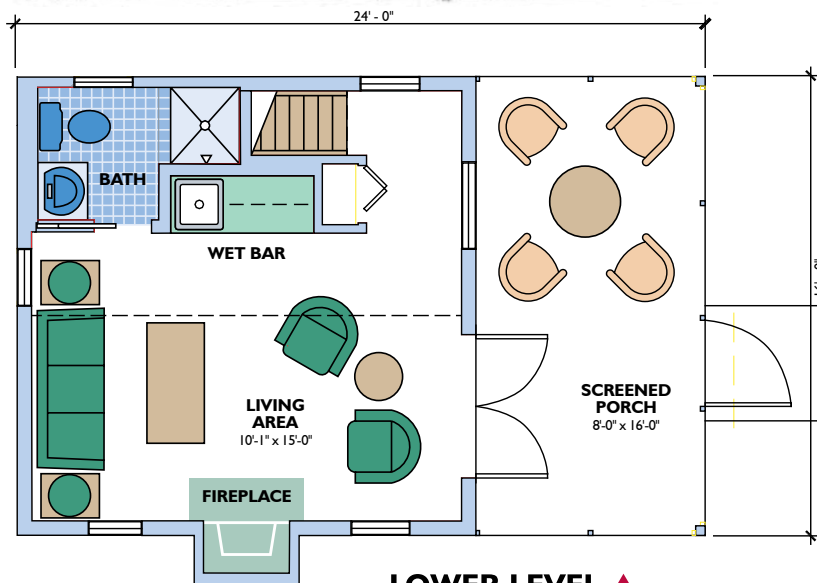

Woodland

LOWER LEVEL ▲
UPPER LEVEL ▼

1 Bedroom, 1 Bath

OVERALL DIMENSIONS

24' x 17'-8"

TOTAL LIVING AREA

262 sq.ft.

This cozy cabin is perfect for the family vacation retreat. A large screened porch allows you to enjoy the outdoors in any weather. The tall ceiling in the living room creates a feeling of space, and the skylight in the loft lets you enjoy the stars.