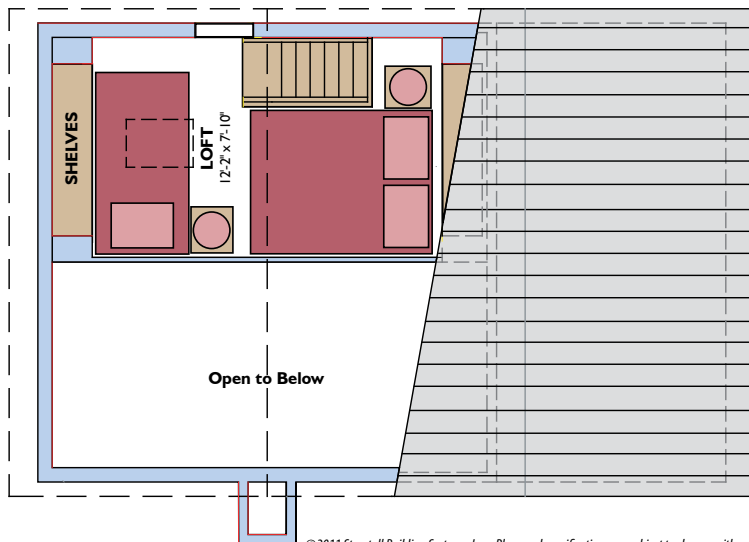

Woodland

LOWER LEVEL ▲
UPPER LEVEL ▼

1 Bedroom, 1 Bath

OVERALL DIMENSIONS

24' x 17'-8"

TOTAL LIVING AREA

262 sq.ft.

This cozy cabin is perfect for the family vacation retreat. A large screened porch allows you to enjoy the outdoors in any weather. The tall ceiling in the living room creates a feeling of space, and the skylight in the loft lets you enjoy the stars.