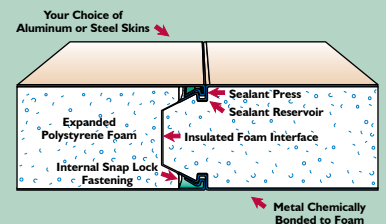

Snap-N-Lock™ Insulated Panel

This three car garage is perfect for the growing family. Easily accommodate three cars while leaving ample room for bikes, yard equipment, tools and many other storage items.

Plans and specifications are subject to change without notice. All dimensions are approximate.