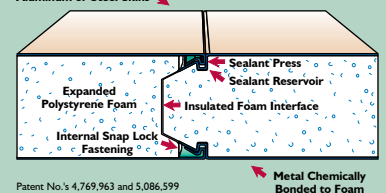

Snap-N-Lock™ Insulated Panel

Your Choice of Aluminum or Steel Skins

Patent No.'s 4,769,963 and 5,086,599