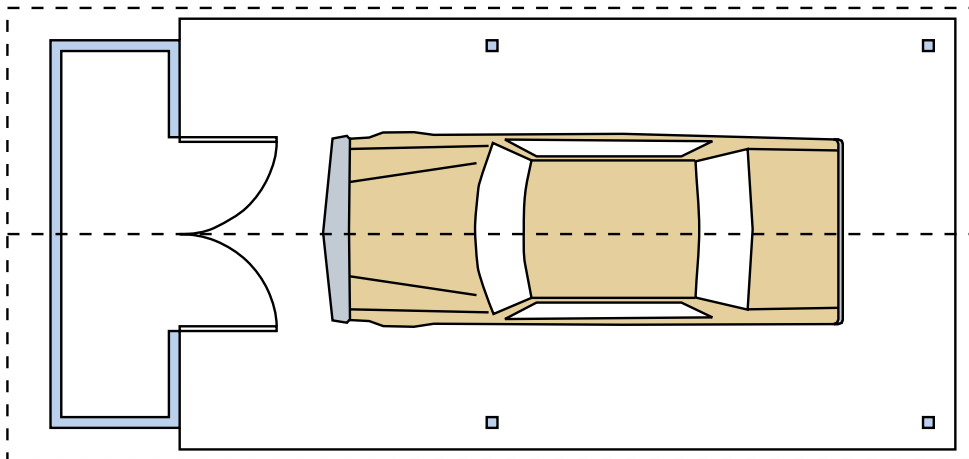

Protect your car from rain and sun with this inexpensive carport. The Snap-N-Lock™ insulated roof panel system offers better protection from heat and sun than wood or pan systems can provide. The storage area also stays cool & protected.

Plans and specifications are subject to change without notice. All dimensions are approximate.