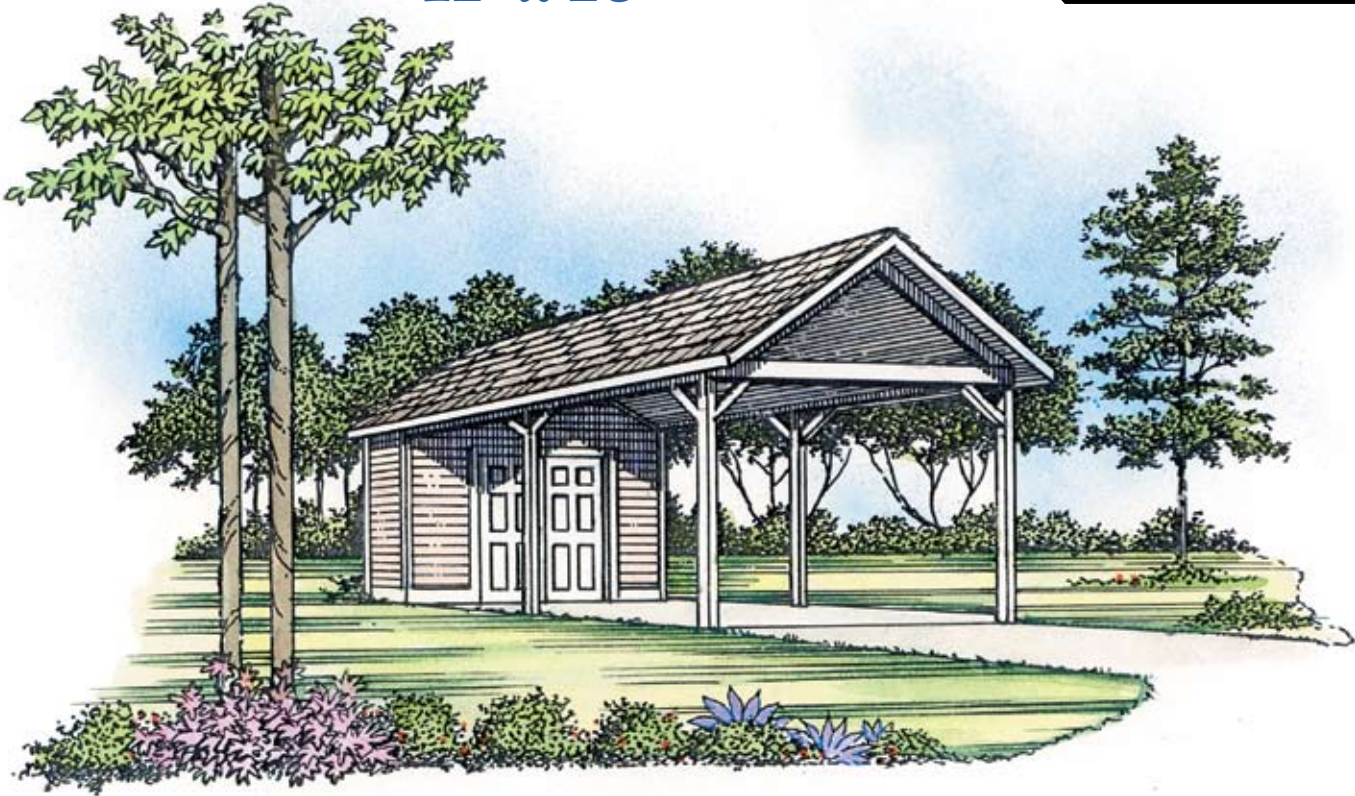

Carport with Storage

12' x 28'

Structall offers a complete line of precut and preengineered garage packages utilizing structural insulated panel (SIP) technology. All packages erect quickly, are stronger than conventional framing, and are extremely energy efficient.

The high energy efficiency of Structall's patented Snap-N-Lock™ panel is due to the continuous foam interface design at the panel joint. The joint also allows for faster & easier installation - the male and female edges of the panel snap together quickly & easily.

Snap-N-Lock™ panel structures also withstand wind and storm damage better than conventionally built structures.

Snap-N-Lock™ Insulated Panel

Your Choice of Aluminum or Steel Skins

Patent No.'s 4,769,963 and 5,086,599

Protect your car from rain and sun with this inexpensive carport. The Snap-N-Lock™ insulated roof panel system offers better protection from heat and sun than wood or pan systems can provide. The storage area also stays cool & protected.